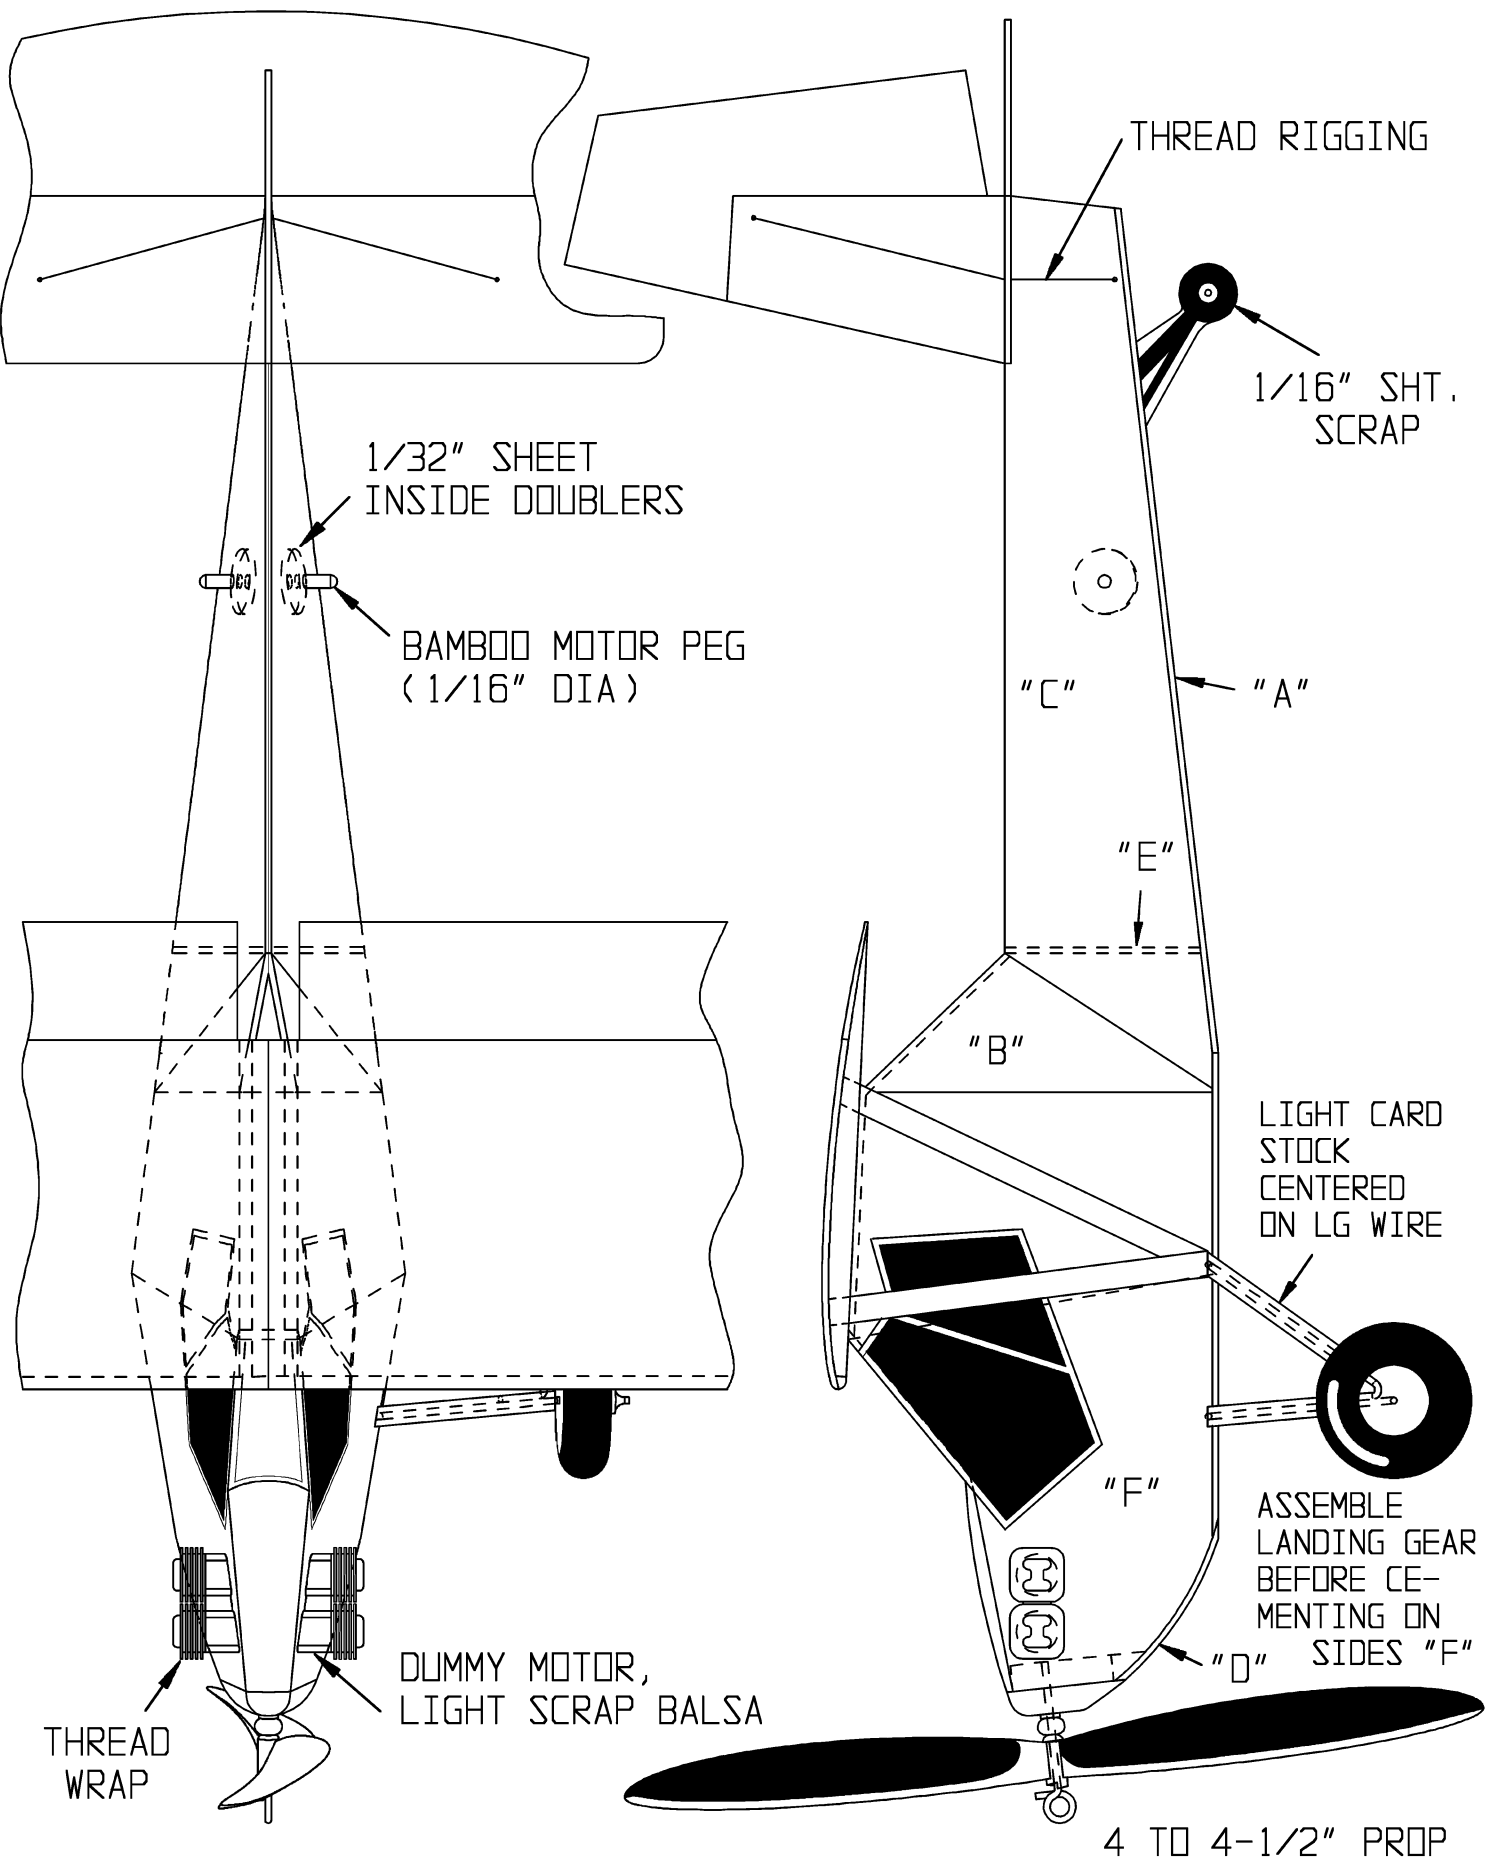

TIP PLATES
1/32" SHEET

WING FORMER
1/16" Balsa, 6 REQ,D

DIHEDRAL, .54"
PER SIDE (4.75°)

WINNER 1970
LAS VEGAS PEANUT
ANNUAL. BEST 3-FLIGHT
AVG. 51 SECONDS

POWER
ONE LOOP 8" LONG OF
1/16" PIRELLI (2 mm)

POULLIN J.P. 30

PEANUT *SEMI* SCALE

BY BILL WARNER

MODIFIED FROM M. GARSULT-LE MODELE
REDUIT D'AVION MARCH 1959

ALL FUSELAGE PARTS 1/32" Balsa SHEET "C" GRAIN UNLESS NOTED