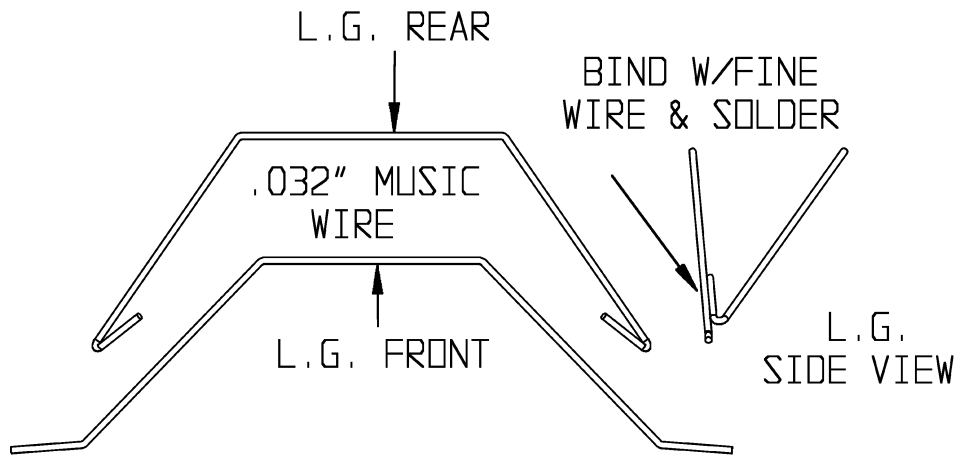

TIP PLATES
1/32" SHEET

WING FORMER
1/16" Balsa, 6 REQ,D

DIHEDRAL, .54"
PER SIDE (4.75°)

WINNER 1970
LAS VEGAS PEANUT
ANNUAL. BEST 3-FLIGHT
AVG. 51 SECONDS

POWER
ONE LOOP 8" LONG OF
1/16" PIRELLI (2 mm)

POULLIN J.P. 30

PEANUT *SEMI* SCALE

BY BILL WARNER

MODIFIED FROM M. GARSULT-LE MODELE
REDUIT D'AVION MARCH 1959

ALL FUSELAGE PARTS 1/32" Balsa SHEET "C" GRAIN UNLESS NOTED