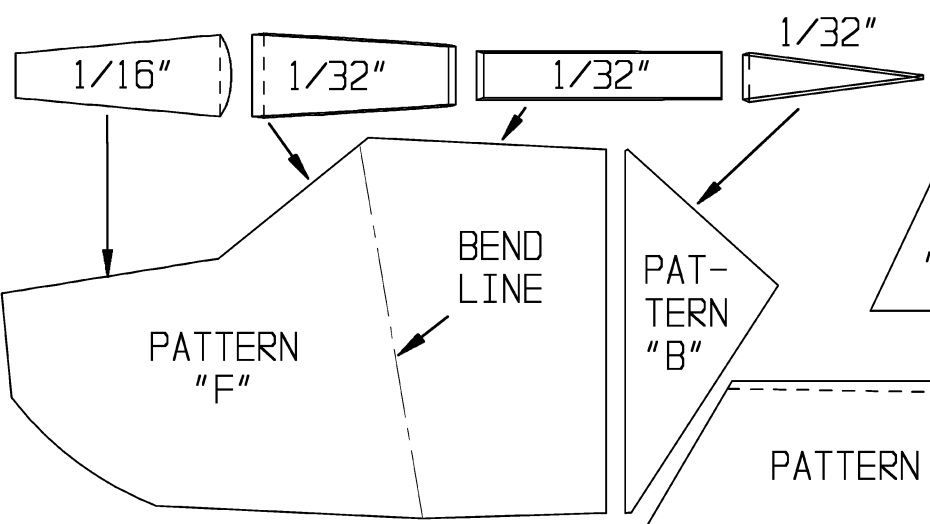

TIP PLATES
1/32" SHEET

WING FORMER
1/16" Balsa, 6 REQ,D

DIHEDRAL, .54"
PER SIDE (4.75°)

WINNER 1970
LAS VEGAS PEANUT
ANNUAL. BEST 3-FLIGHT
AVG. 51 SECONDS

POWER
ONE LOOP 8" LONG OF
1/16" PIRELLI (2 mm)

POULLIN J.P. 30

PEANUT *SEMI* SCALE

BY BILL WARNER

MODIFIED FROM M. GARSULT-LE MODELE
REDUIT D'AVION MARCH 1959

ALL FUSELAGE PARTS 1/32" Balsa SHEET "C" GRAIN UNLESS NOTED