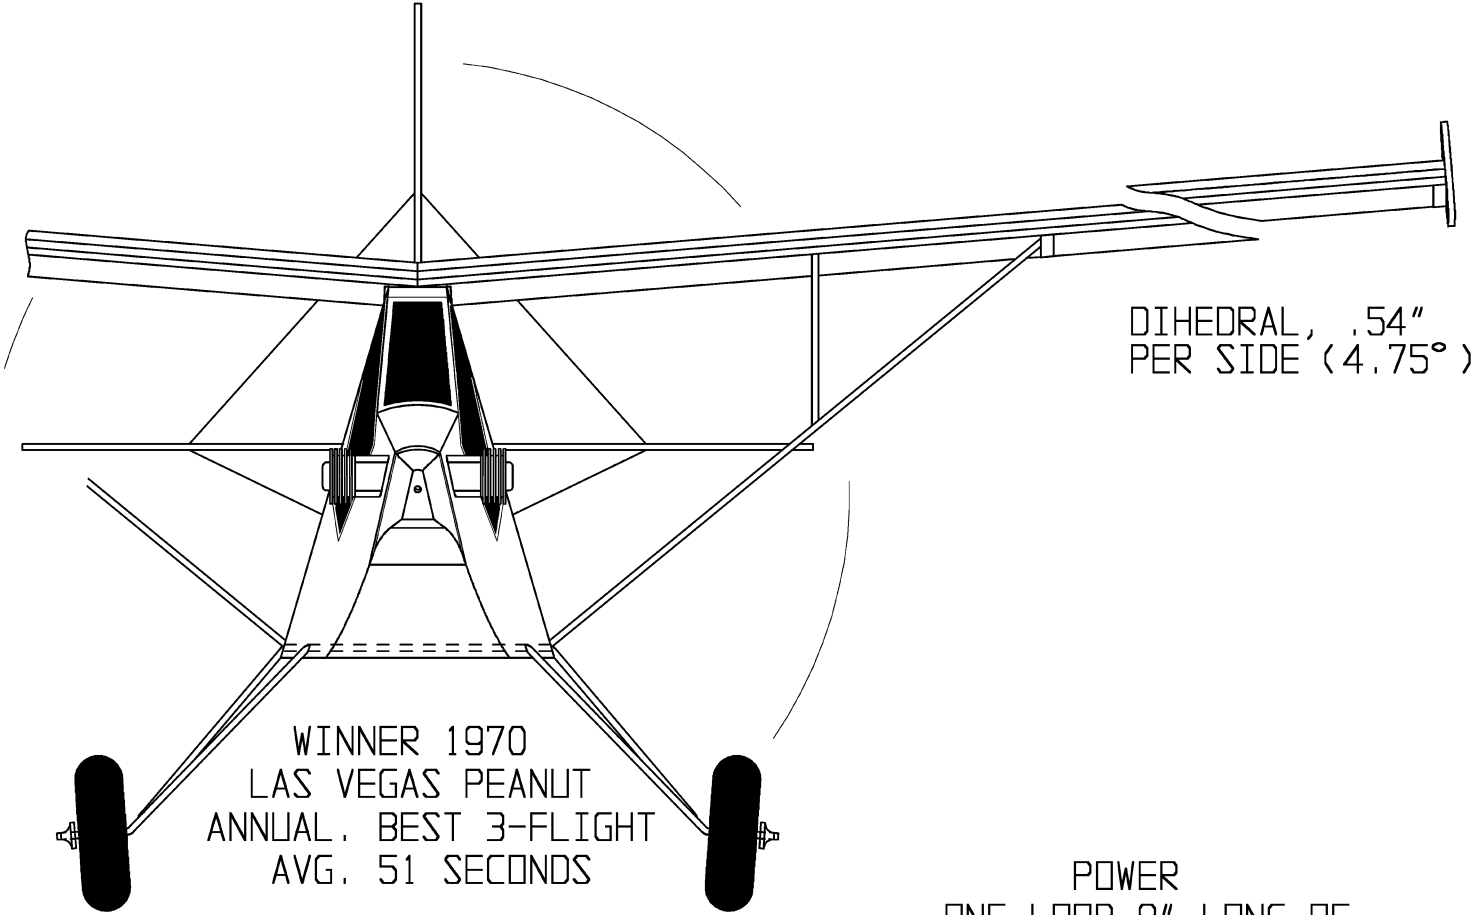

TIP PLATES
1/32" SHEET

WING FORMER
1/16" Balsa, 6 REQ,D

DIHEDRAL, .54"
PER SIDE (4.75°)

WINNER 1970
LAS VEGAS PEANUT
ANNUAL. BEST 3-FLIGHT
AVG. 51 SECONDS

POWER
ONE LOOP 8" LONG OF
1/16" PIRELLI (2 mm)

POULLIN J.P. 30

PEANUT *SEMI* SCALE

BY BILL WARNER

MODIFIED FROM M. GARSULT-LE MODELE
REDUIT D'AVION MARCH 1959

ALL FUSELAGE PARTS 1/32" Balsa SHEET "C" GRAIN UNLESS NOTED