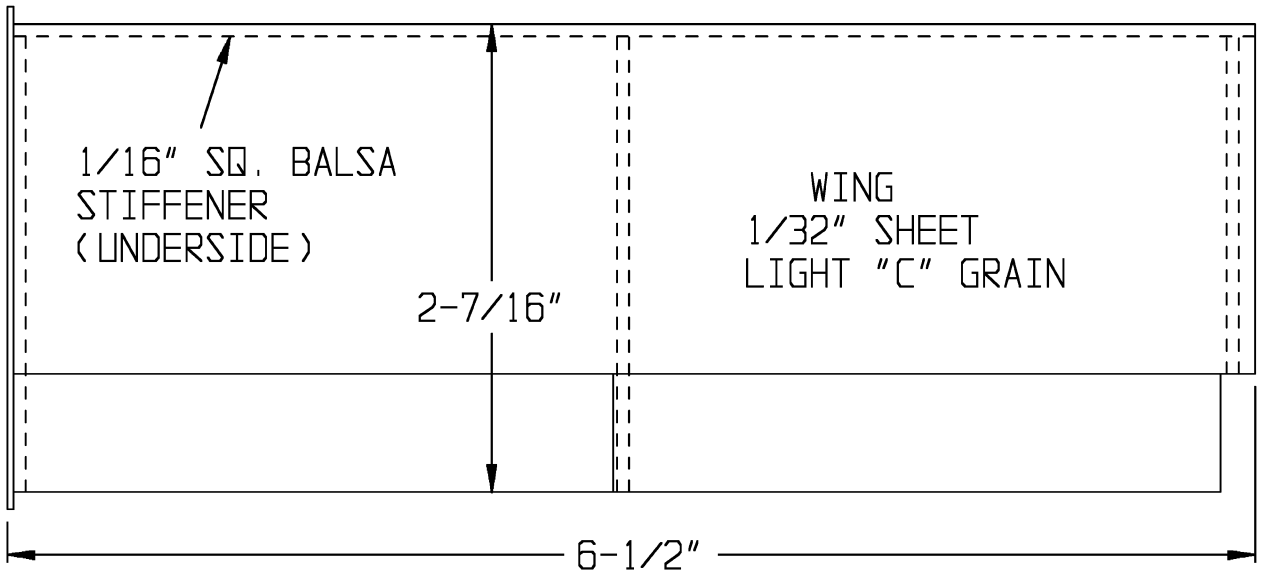

TIP PLATES
1/32" SHEET

WING FORMER
1/16" Balsa, 6 REQ,D

DIHEDRAL, .54"
PER SIDE (4.75°)

WINNER 1970
LAS VEGAS PEANUT
ANNUAL. BEST 3-FLIGHT
AVG. 51 SECONDS

POWER
ONE LOOP 8" LONG OF
1/16" PIRELLI (2 mm)

POULLIN J.P. 30

PEANUT *SEMI* SCALE

BY BILL WARNER

MODIFIED FROM M. GARSULT-LE MODELE
REDUIT D'AVION MARCH 1959

ALL FUSELAGE PARTS 1/32" Balsa SHEET "C" GRAIN UNLESS NOTED