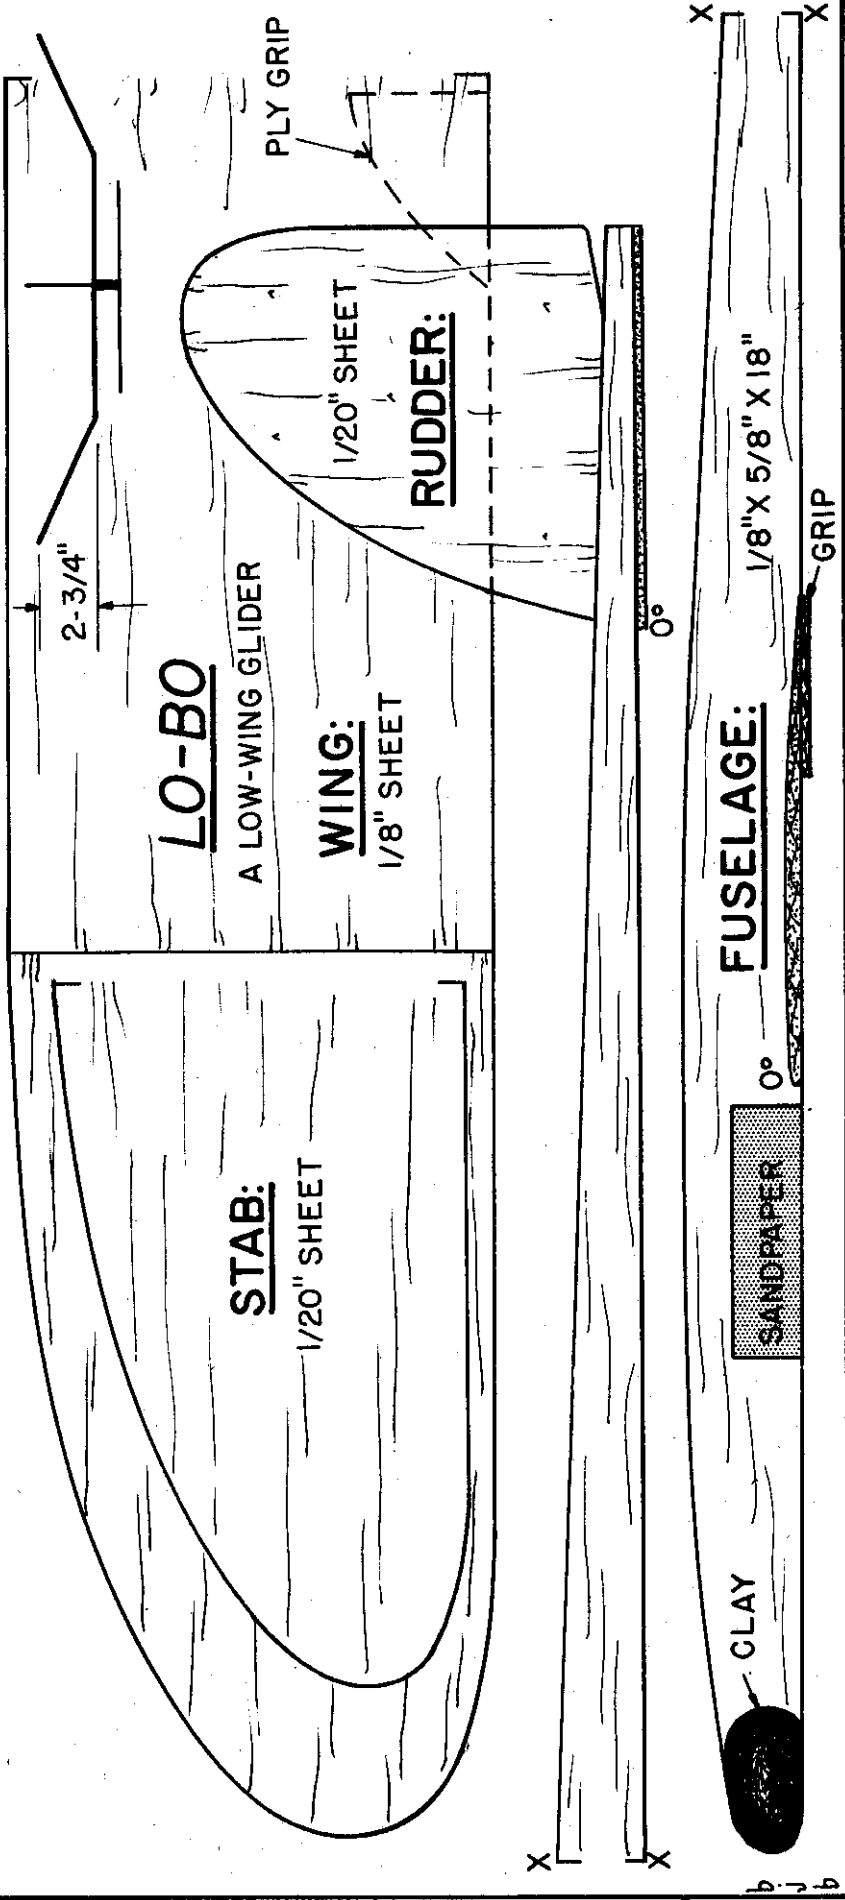

FRONT EDGE

**LO-BO**  
A LOW-WING GLIDER

**STAB:**  
1/20" SHEET

**WING:**  
1/8" SHEET

**RUDDER:**  
1/20" SHEET

PLY GRIP

2-3/4"

0°

**FUSELAGE:**

SAND PAPER

CLAY

0°

1/8" X 5/8" X 18"

GRIP